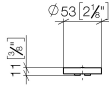

11 188 811

- with hot / cold marking
- for two-hole basin mixer

	Chrome	11 188 811-00
	Brushed Platinum	11 188 811-06
	Platinum	11 188 811-08
	Durabrand (23kt Gold)	11 188 811-09
	Dark Chrome	11 188 811-19
	Brushed Durabrand (23kt Gold)	11 188 811-28
	Brushed Dark Platinum	11 188 811-99

11 188 811

mm [inches]

11 188 811

Parts for other  
finishes can be found  
here: Brushed  
Platinum